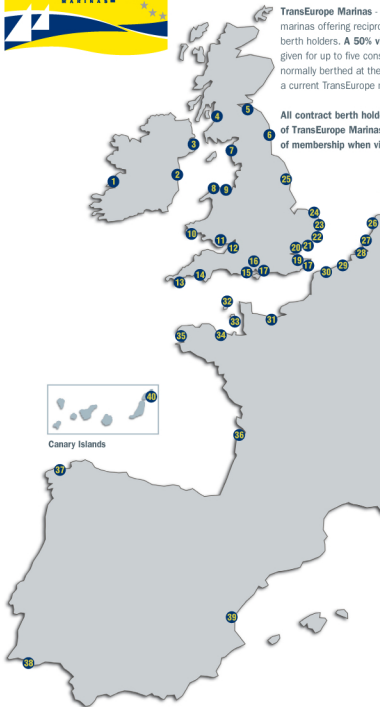

transeuropemarinas

TransEurope Marinas - are a group of select international marinas offering reciprocal berthing arrangements for their berth holders. A **50% visitors berthing discount** will be given for up to five consecutive days to visiting yachts normally berthed at the following Marinas on production of a current TransEurope membership card:

All contract berth holders receive automatic membership of TransEurope Marinas and are entitled to the benefits of membership when visiting other marinas in the group.

Canary Islands

- 1 Kilrush Kilrush Marina
- 2 Malahide Malahide Marina
- 3 Bangor Bangor Marina
- 4 Troon Troon Marina
- 5 Edinburgh Port Edgar Marina
- 6 North Shields Royal Quays Marina
- 7 Whitehaven Whitehaven Marina
- 8 Conwy Conwy Quays Marina
- 9 Deganwy Deganwy Marina
- 10 Milford Haven Neyland Marina
- 11 Penarth Penarth Quays Marina
- 12 Portishead Portishead Quays Marina
- 13 Falmouth Mylor Yacht Harbour
- 14 Plymouth Mayflower Marina
- 15 Southampton Universal Marina
- 16 Gosport Royal Clarence Marina
- 17 Chichester Birdham Pool Marina
- 18 Dover Dover Marina
- 19 Gillingham Gillingham Marina
- 20 Chelmsford Fambroge Yacht Haven
- 21 Tollesbury Tollesbury Marina
- 22 Ipswich Fox's Marina
- 23 Lowestoft Haven Marina
- 24 Brundall Eastwood Marina
- 25 Hull Hull Marina
- 26 IJmuiden Marina Seaport
- 27 Ouddorp Marina Port Zelande
- 28 Kortgene Delta Marina
- 29 Nieuwpoort Nieuwpoort Marina
- 30 Dunkerque Port de Dunkerque
- 31 Ouistreham/Caen Port de Caen
- 32 Guernsey Beaucette Marina
- 33 Jersey Jersey Marina
- 34 St Quay Port d'Armor
- 35 Brest Moulin Blanc / Marina du Château
- 36 Port Medoc Le Verdon sur Mer
- 37 Coruña La Coruña Marina
- 38 Albufeira Marina de Albufeira
- 39 Valencia Poble Marina
- 40 Lanzarote Puerto Calero Marina